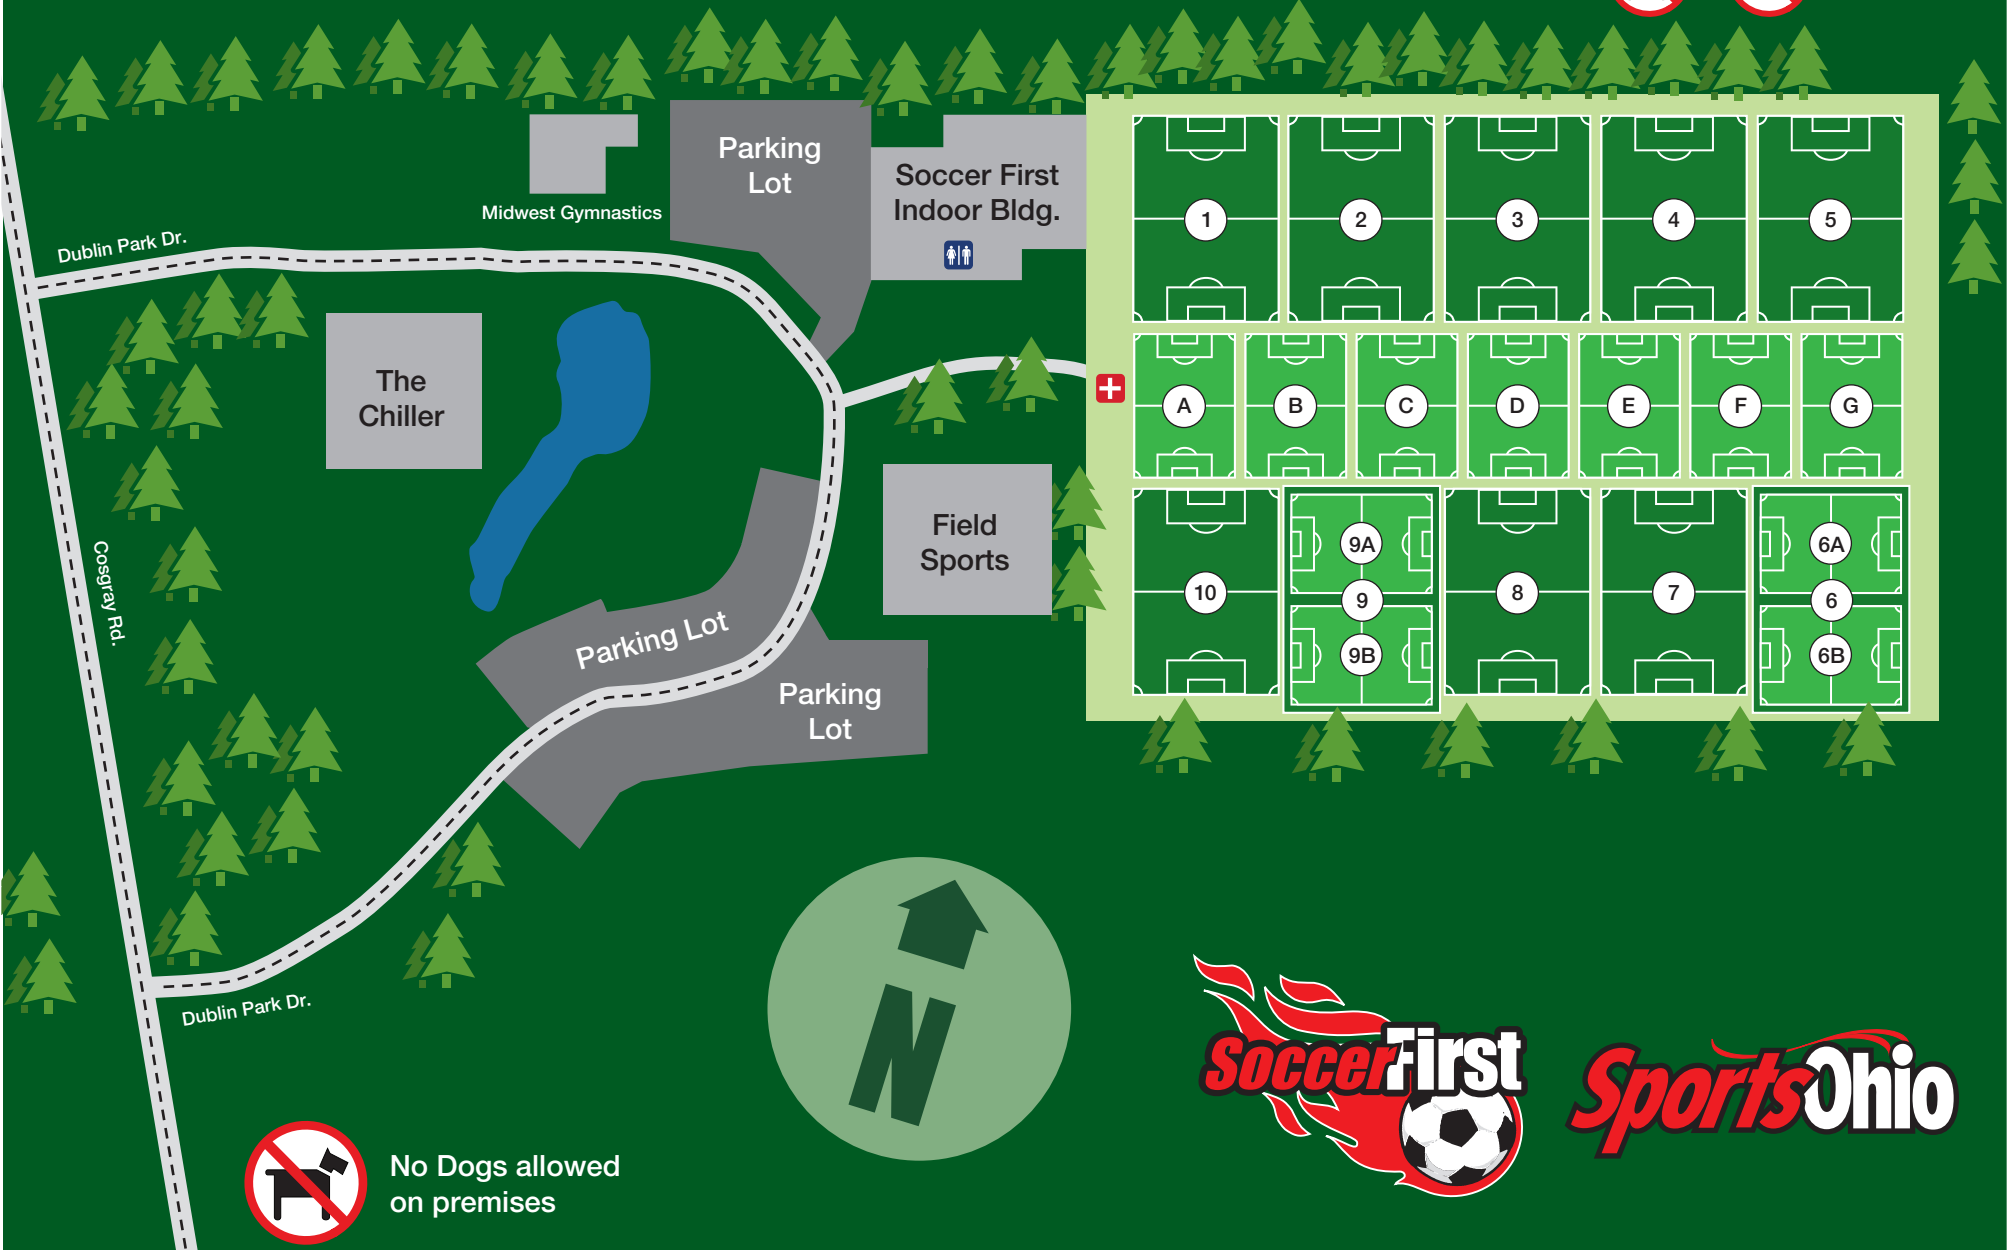

SOCCER FIELDS MAP

Soccer First
6490 Dublin Park Dr.
Dublin, OH 43016

(614) 793-0101 • WWW.SPORTSOHIO.ORG

No Dogs allowed
on premises