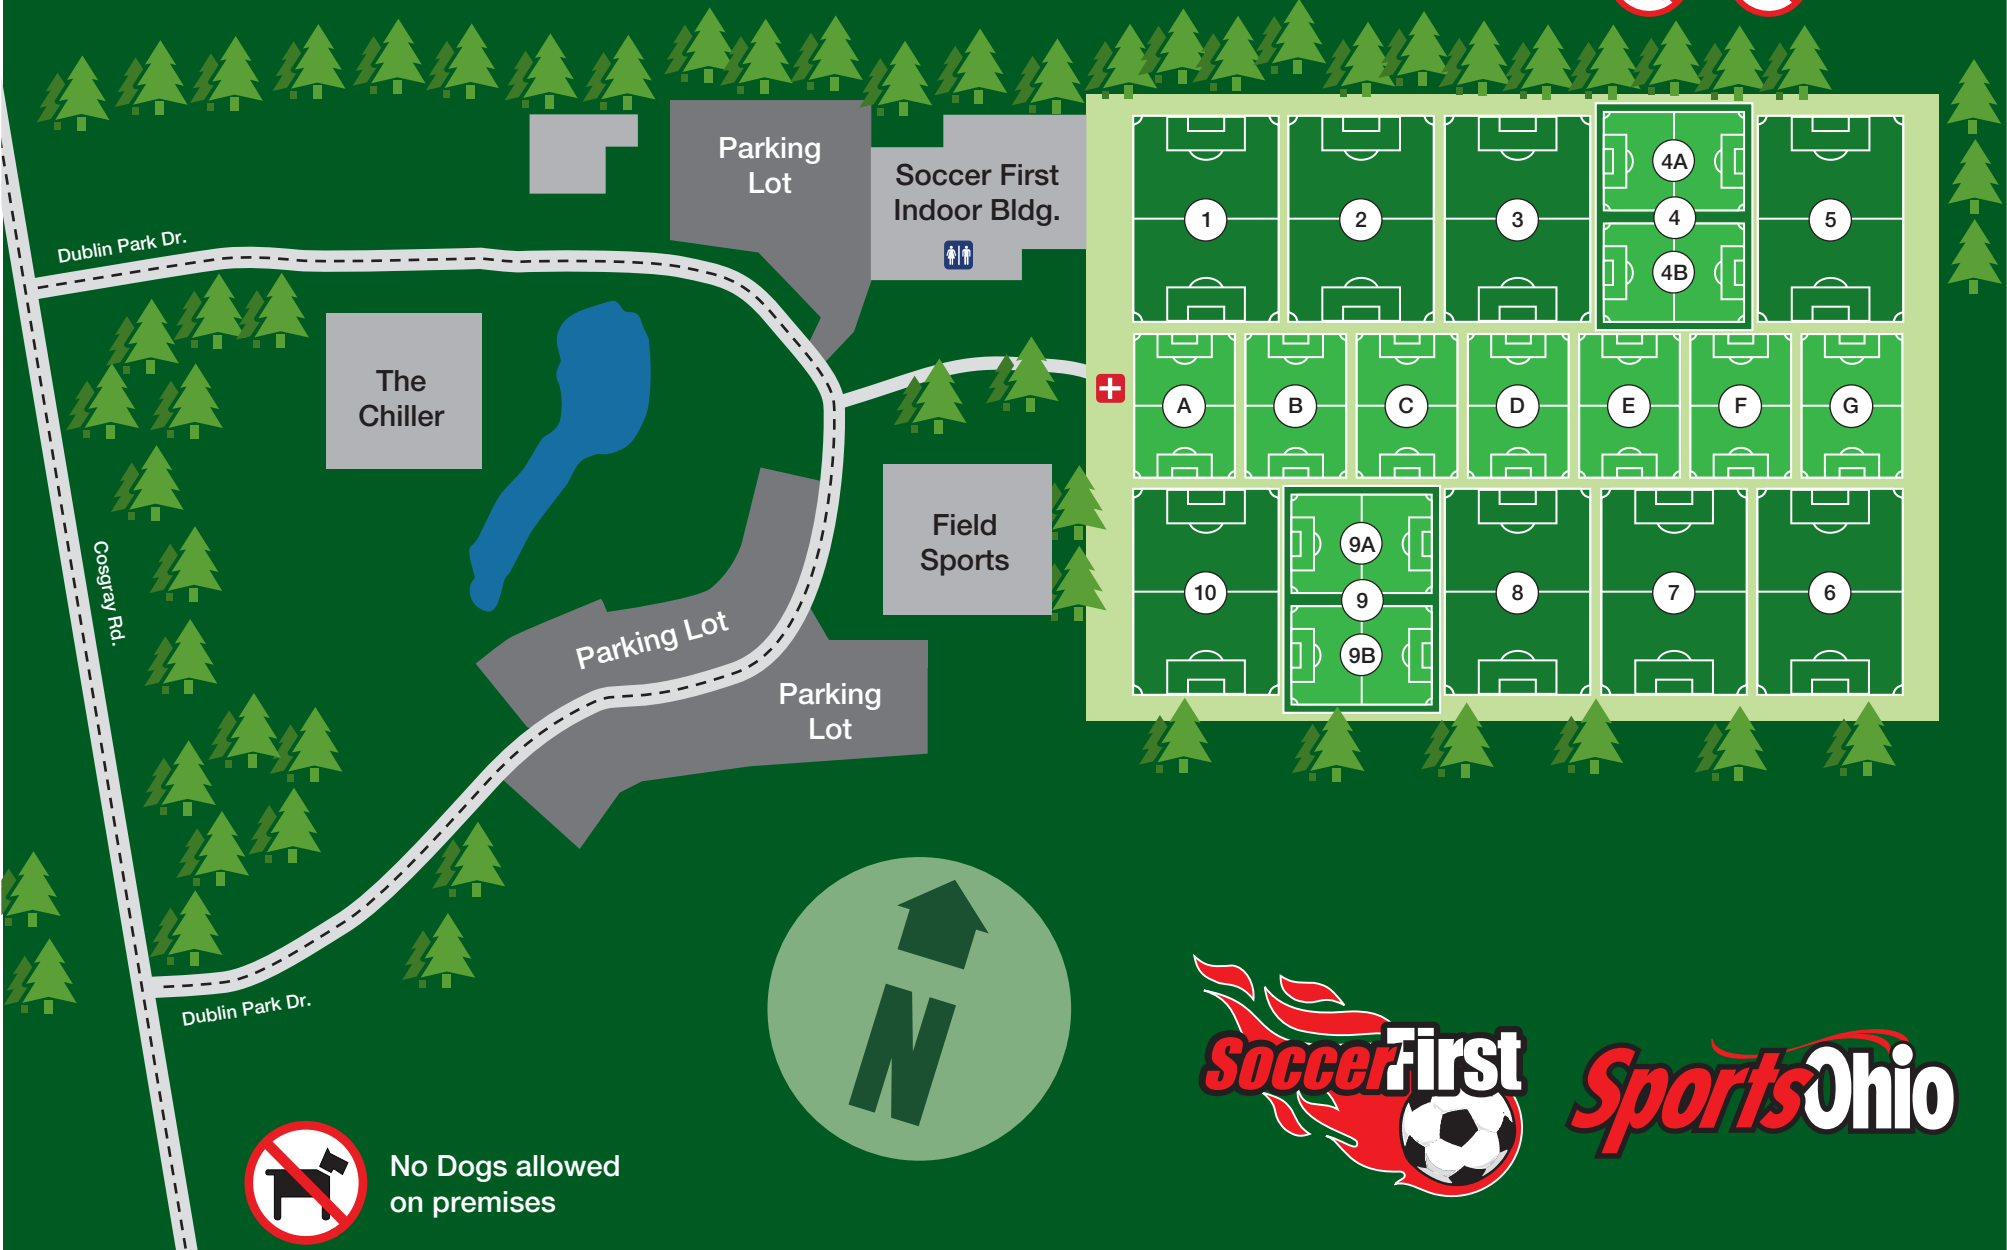

SOCCER FIELDS MAP

Soccer First
6490 Dublin Park Dr.
Dublin, OH 43016

(614) 793-0101 • WWW.SPORTSOHIO.ORG

No Dogs allowed
on premises